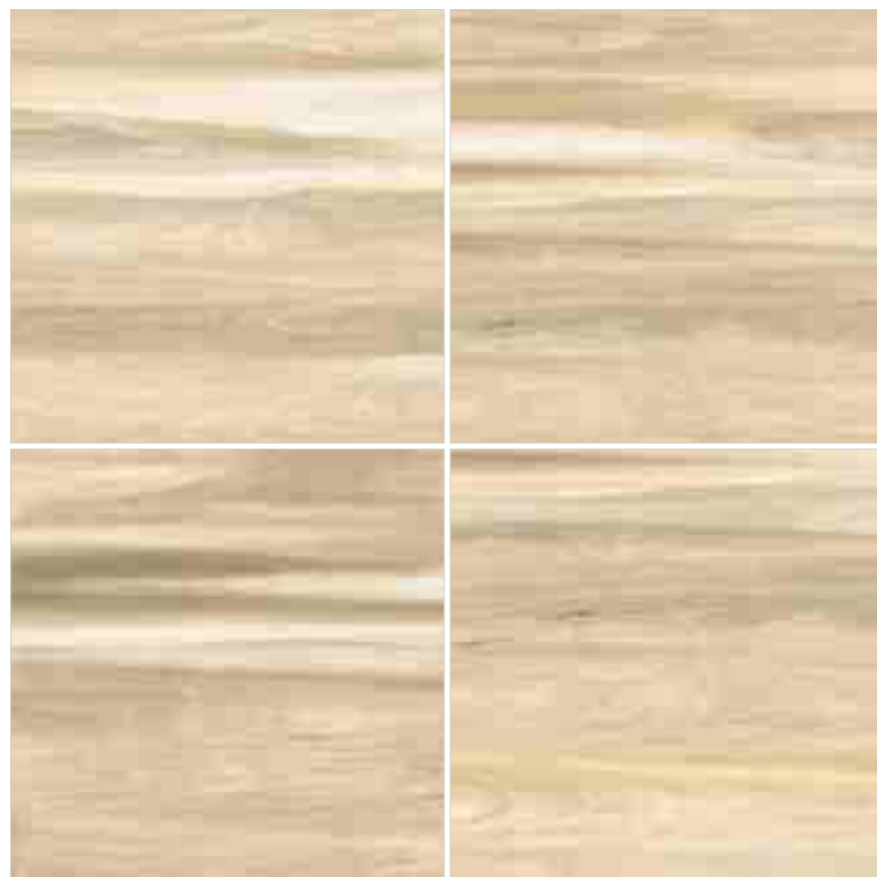

WOODLAND SERENITY UNVEILED

Model
**ROSEWOOD
BRN**

 R-3

Rustic Matt / Finish
Wood / Design

Design Exhibited /
▶ Rosewood BRN

FORESTIQUE

WOODLAND SERENITY UNVEILED

Model
ROVER
WOOD IVORY