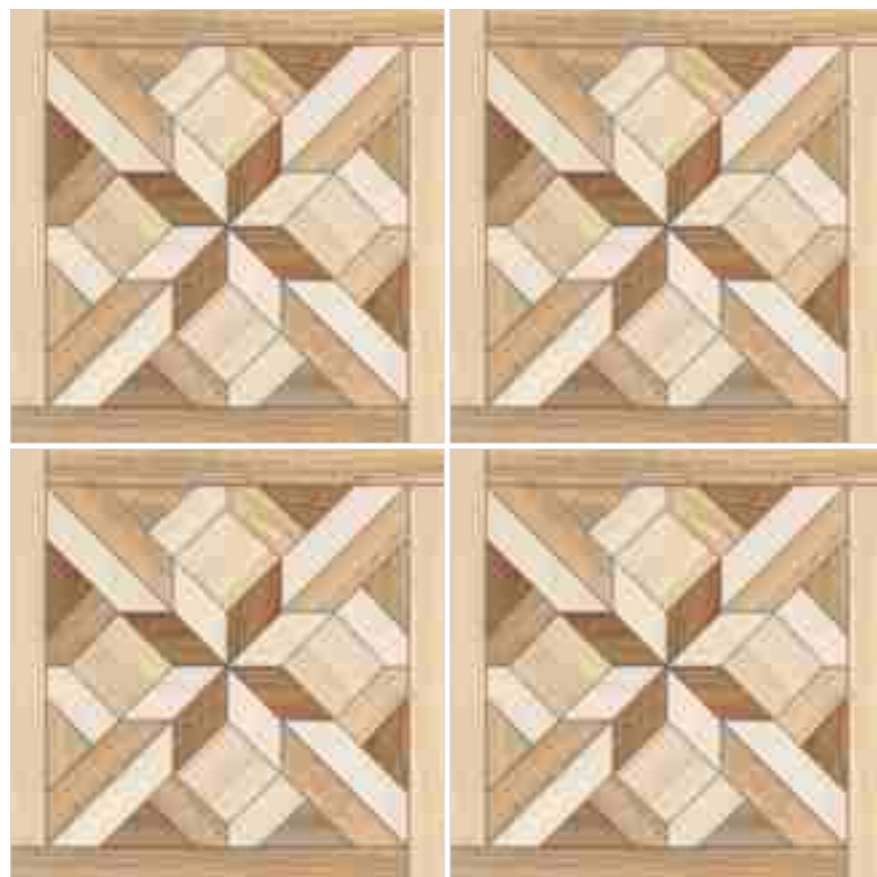

FORESTIQUE

WOODLAND SERENITY UNVEILED

Model
**KATIA
WOOD**