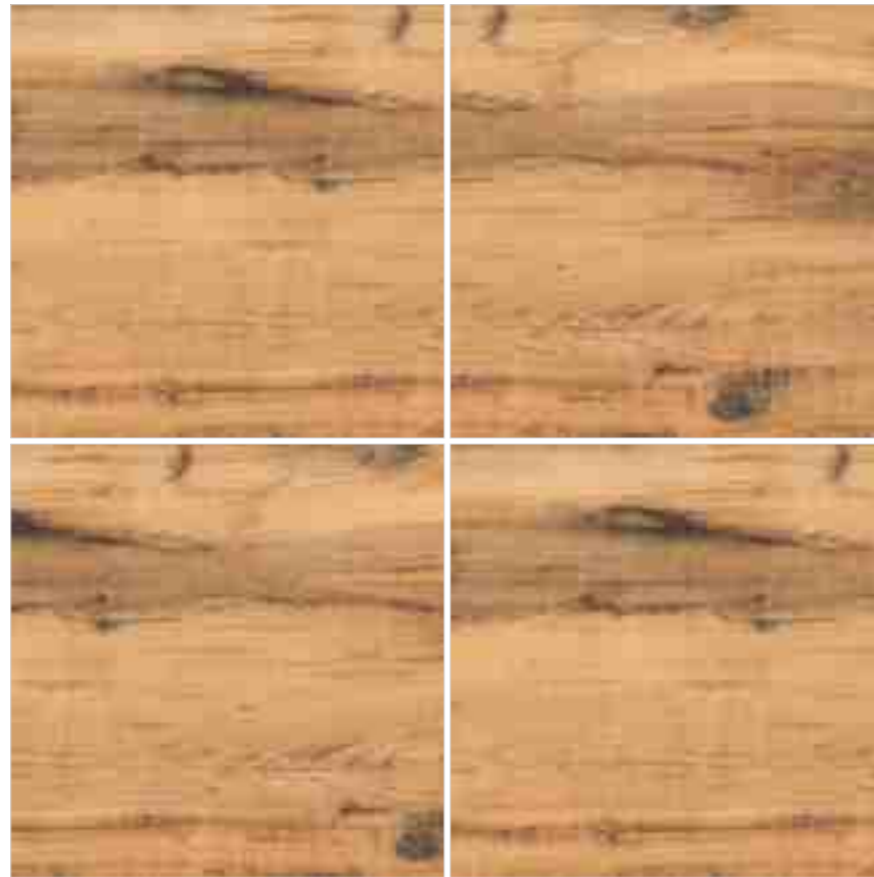

FORESTIQUE

WOODLAND SERENITY UNVEILED

Model
**ROSEWOOD
BRN**